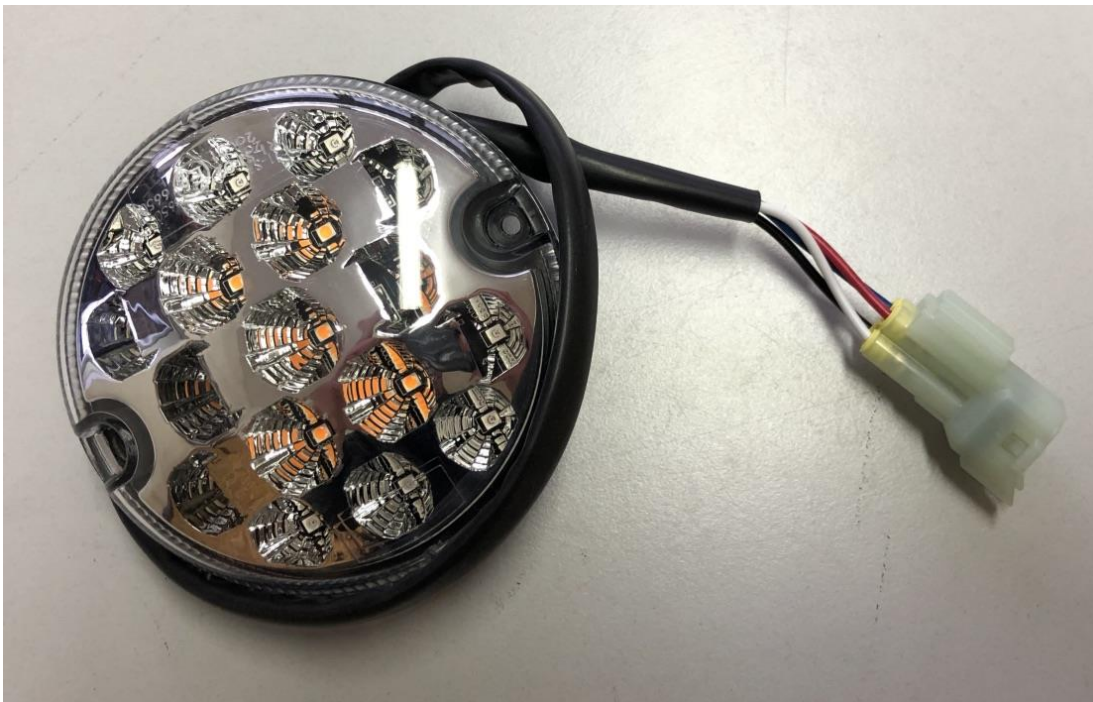

DESCRIPTION : LENS FOR FRONT LIGHT+INDICATOR

PART NUMBER : **MPS001**

DESCRIPTION : FRONT LIGHT+INDICATOR COMPLETE (RH)

PART NUMBER : **MPS002**

DESCRIPTION : FRONT LIGHT+INDICATOR COMPLETE (LH)

PART NUMBER : **MX003**

DESCRIPTION : "U" BOLT+NUTS FOR FRONT FLASHER

PART NUMBER : **15.121.000.01**

DESCRIPTION : FLASHER SWITCH

PART NUMBER : **17.0335.0000.01**

DESCRIPTION : WARNING BUTTON

PART NUMBER : **09.180.177.03**

DESCRIPTION : HAZARD WARNING LIGHT FOR DASHBOARD

PART NUMBER : **09.180.192**

DESCRIPTION : WARNING LIGHT FOR BRAKE FLUID

PART NUMBER : **09.180.193**

DESCRIPTION : GREEN WARNING LIGHT

**PART NUMBER : KL0090**

**DESCRIPTION : MAIN HARNESS**

**PART NUMBER : KL0091**

**DESCRIPTION : REAR LIGHT (RH/LH)**

PART NUMBER : **MX002**

DESCRIPTION : PLATE HOLDER COMPLETE

PART NUMBER : **MX001**

DESCRIPTION : TRAILER ADAPTER+SUPPORT