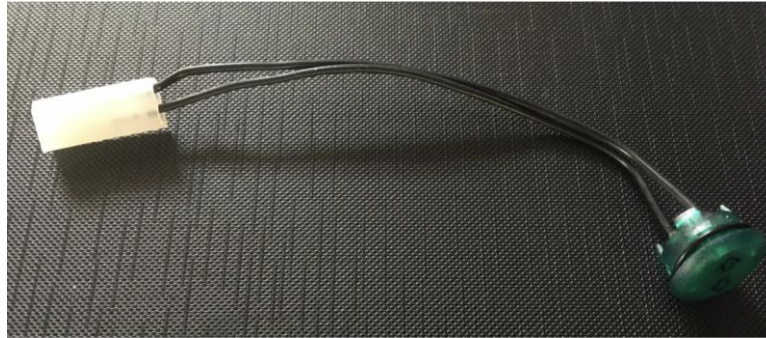

DESCRIPTION : LENS FOR FRONT LIGHT+INDICATOR

PART NUMBER : **MPS001**

DESCRIPTION : FRONT LIGHT+INDICATOR COMPLETE (RH)

PART NUMBER : **MPS002**

DESCRIPTION : FRONT LIGHT+INDICATOR COMPLETE (LH)

PART NUMBER : **MX003**

DESCRIPTION : "U" BOLT+NUTS FOR FRONT FLASHER

PART NUMBER : **15.121.000.01**

DESCRIPTION : FLASHER SWITCH

PART NUMBER : **17.0335.0000.01**

DESCRIPTION : WARNING BUTTON

PART NUMBER : **09.180.177.03**

DESCRIPTION : HAZARD WARNING LIGHT FOR DASHBOARD

PART NUMBER : **09.180.192**

DESCRIPTION : WARNING LIGHT FOR BRAKE FLUID

PART NUMBER : **09.180.193**

DESCRIPTION : GREEN WARNING LIGHT

**PART NUMBER : KL0090**

**DESCRIPTION : MAIN HARNESS**

**PART NUMBER : KL0091**