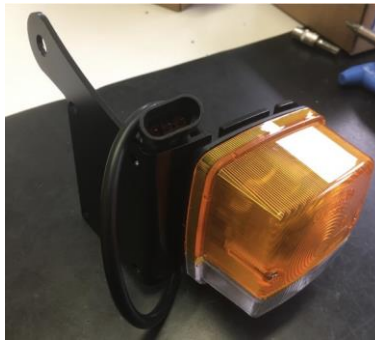

ILLUSTRATION MULE SX T3 HOMOLOGATION KIT SPARE PARTS 2021

PART NUMBER : **6181001**

DESCRIPTION : MIRROR (RH/LH)

PART NUMBER : **03.0953.0000.03**

DESCRIPTION : FRONT LIGHT+INDICATOR

PART NUMBER : **03.387.001.01**

DESCRIPTION : LENS FOR FRONT LIGHT+INDICATOR

PART NUMBER : **02.1554.0000.03**

DESCRIPTION : REAR LIGHT (RH)

PART NUMBER : **02.1555.0000.03**

DESCRIPTION : REAR LIGHT (LH)

PART NUMBER : MPS001

DESCRIPTION : FRONT LIGHT+INDICATOR COMPLETE (RH)

PART NUMBER : MPS002

DESCRIPTION : FRONT LIGHT+INDICATOR COMPLETE (LH)

PART NUMBER : MPS003

DESCRIPTION : "U" BOLT+NUTS FOR FRONT FLASHER

PART NUMBER : **15.121.000.01**

DESCRIPTION : FLASHER SWITCH

PART NUMBER : **17.0335.0000.01**

DESCRIPTION : WARNING BUTTON

PART NUMBER : **09.180.177.03**

DESCRIPTION : HAZARD WARNING LIGHT FOR DASHBOARD

PART NUMBER : **19.0074.0000.01**

DESCRIPTION : FLASHER RELAY

PART NUMBER : **KL0088**

DESCRIPTION : MAIN HARNESS